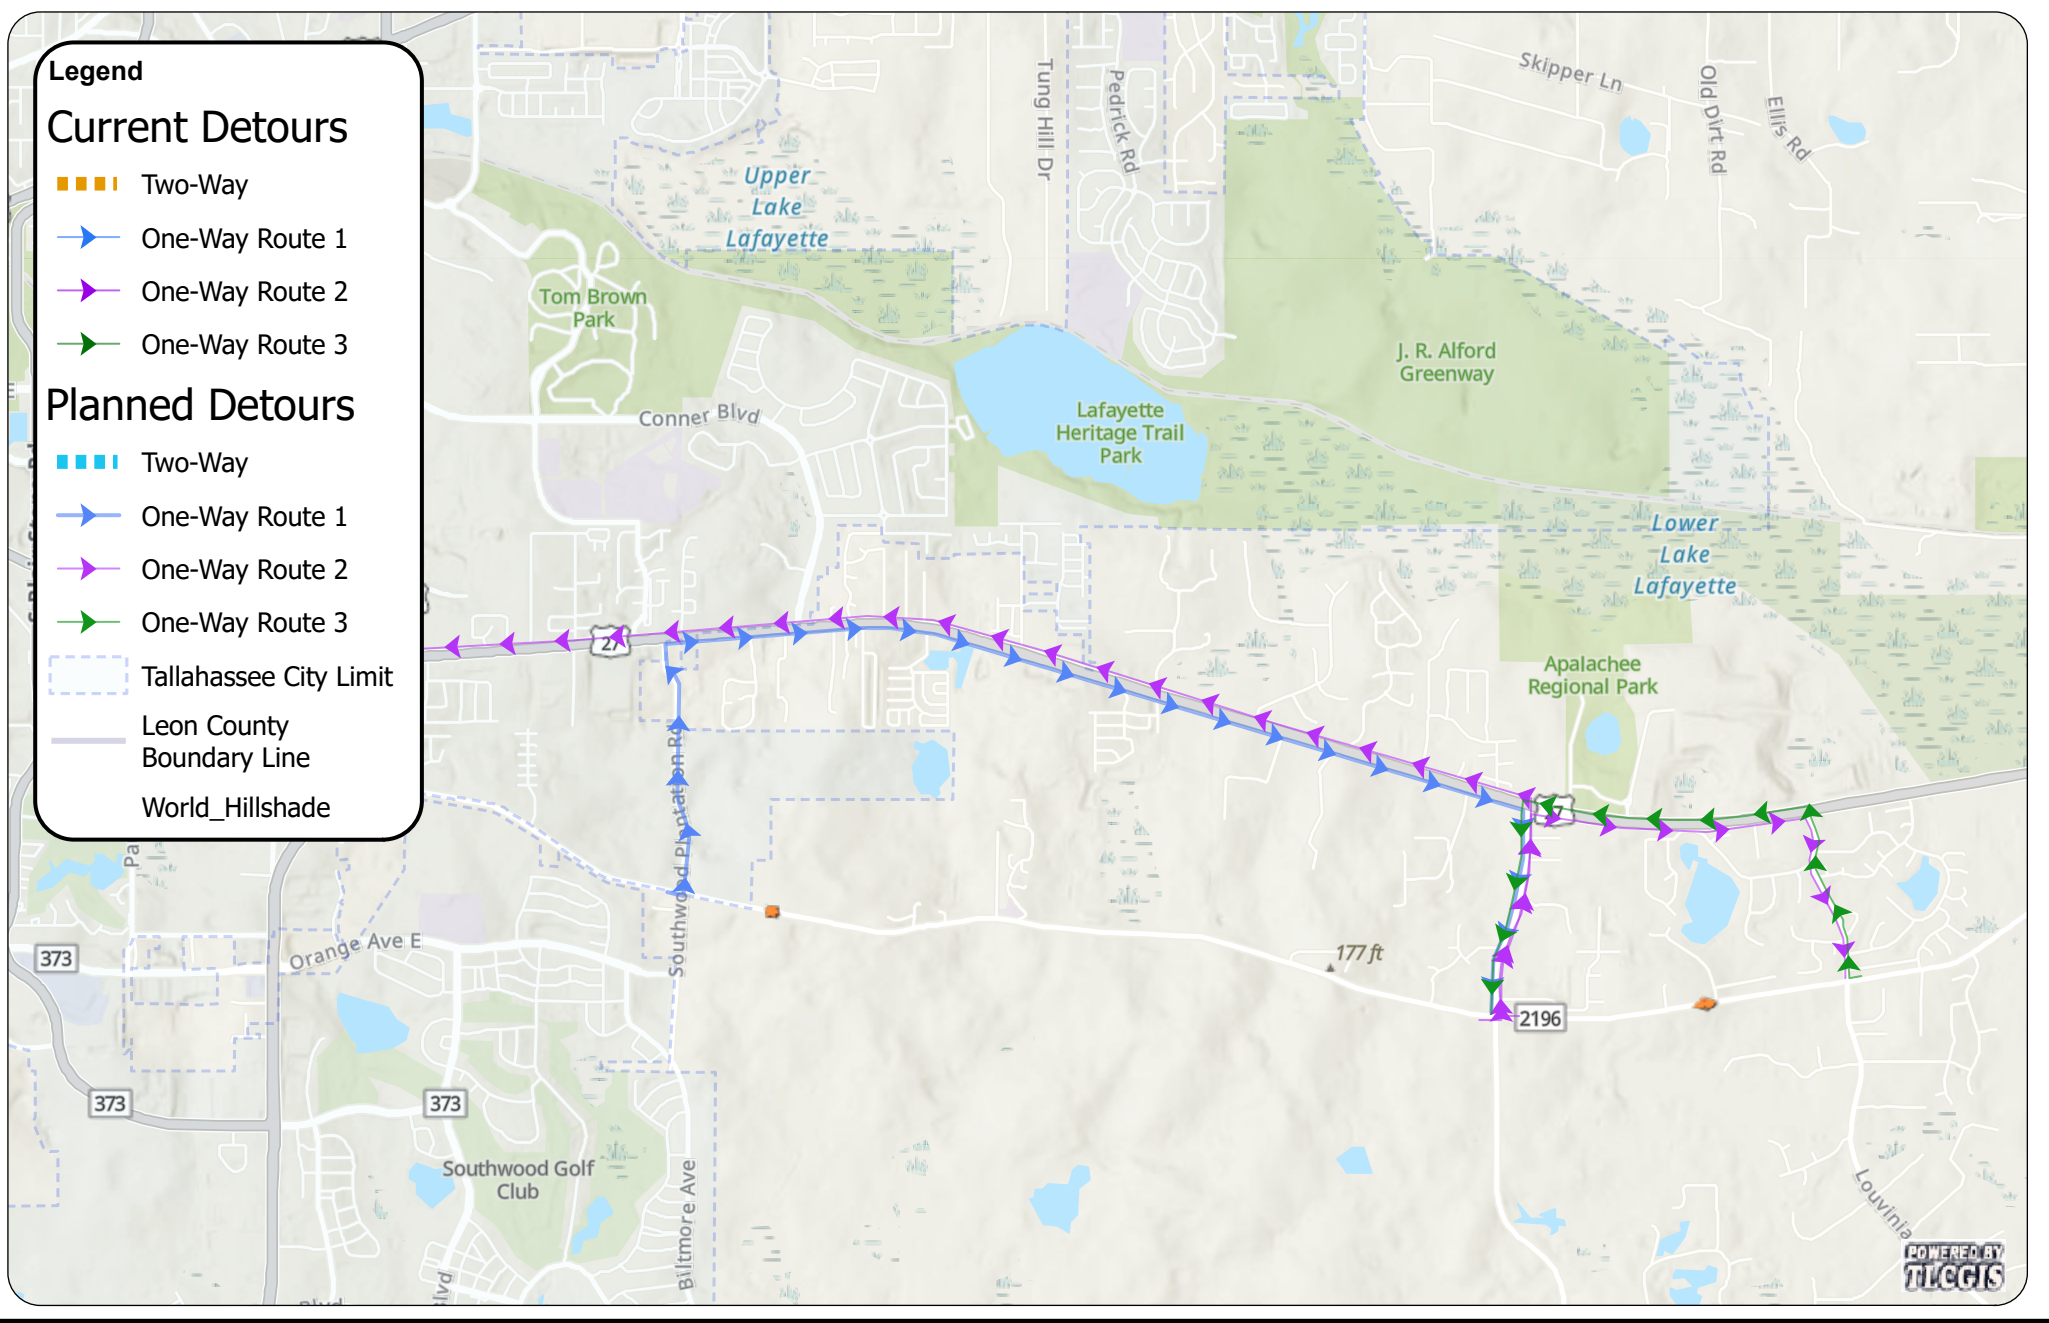

Legend

Current Detours

- Two-Way
- One-Way Route 1
- One-Way Route 2
- One-Way Route 3

Planned Detours

- Two-Way
- One-Way Route 1
- One-Way Route 2
- One-Way Route 3
- Tallahassee City Limit
- Leon County Boundary Line
- World_Hillshade

Leon County Road Closure Map

DISCLAIMER

This product has been compiled from the most accurate source data from Leon County, the City of Tallahassee and the Leon County Property Appraiser's Office. However, this product is for reference purposes only and is not to be construed as a legal document or survey instrument. Any reliance on the information contained herein is at the user's own risk. Leon County, the City of Tallahassee, and the Leon County Property Appraiser's Office assume no responsibility for any use of the information contained herein or any loss resulting therefrom.

Scale: 1:51,956

Not To Scale:

Date Drawn:

April 14, 2026

Tallahassee/Leon County GIS
 Office of Information Technology
 Leon County Courthouse
 301 S. Monroe St, P3 Level
 Tallahassee, FL 32301
 850/606-5504
<http://www.tlccgis.org>